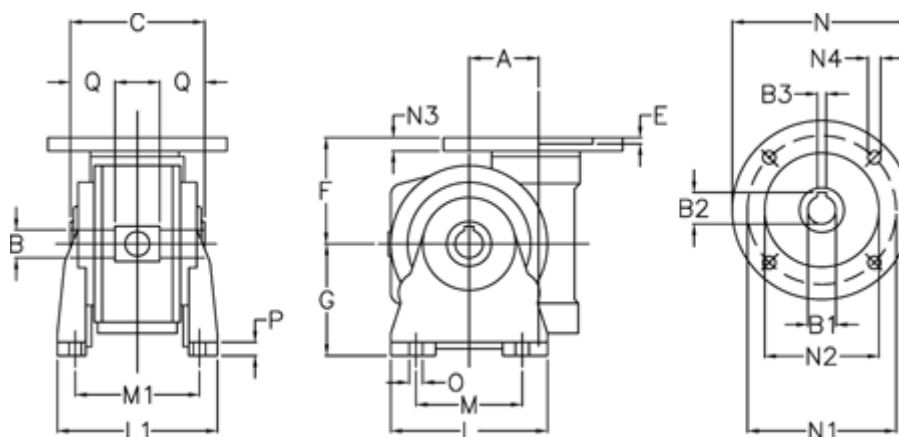

# Data Sheet

Article number: 3902185007350

Description: Worm gear  
VF 185-V-7-132B5, without lubrication

## Measures

A	= 185.4	G	= 254	N3	= 16
B	= 60 H7	L	= 360	N4	= 13
B1 E7	= 38	L1	= 320	O	= 22
B2	= 41.3	M	= 270	P	= 22
B3 H9	= 10	M1	= 251	Q	= 65
C	= 190	N	= 300		
E	= 4	N1	= 265		
F	= 217	N2	= 230		